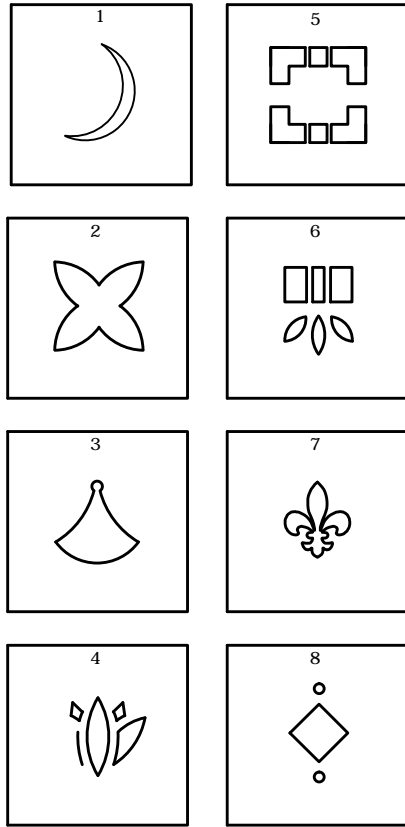

1 Front

2 Stile Section

Panel Options

3 Panel Section

4 Mortise And Tenon

Product Line: **Harmony**

Style: **BenchCrest**

Variation: **101**